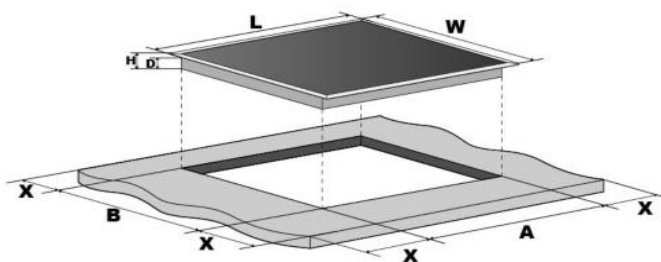

Appliance Data Sheet

Product Type	Electric Hob
Product Code	ICONFLEX60F
	Product Description
	60cm Flexible Zone Induction Hob

Features / Specification

Barcode	8422248613644
Colour	Black
Hob Surface Material	Ceramic Glass
No of Cooking Zones	4 (Flexible)
Heat Indicator Light	Yes
Timer	Yes
Child Safety Lock	Yes
Type of Control	Touch Control
Number of Power Levels	9
Keep Warm Function	Yes
Boost Function	Yes

Dimensions & Technical Information

L(mm)	W(mm)	H(mm)	D(mm)	A(mm)	B(mm)	X(mm)
590	520	58	54	565	495	50 mini

Product Dimensions width x depth x height	590mm x 520mm x 65mm
Packed Dimensions width x depth x height	650mm x 595mm x 110mm
Product Weight (kg)	9.7 Packed / 8.5 Unpacked
Cut Out Dimension	565mm x 495mm
Max Power (kW)	7.2
Supply Connection	32A