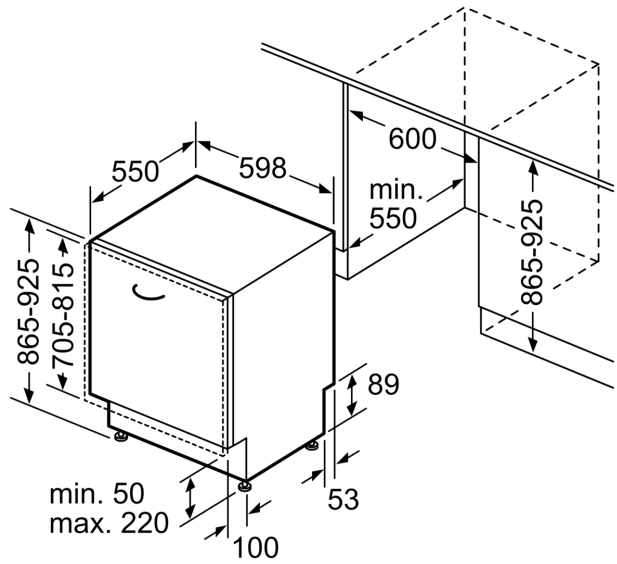

Technical Data

Energy Efficiency Class:D
 Energy Consumption for 100 cycles Eco Programme: 85 kWh
 Maximum number of place settings: 14
 The water consumption of the eco programme in liters per cycle: 9.0 l
 Programme duration: 4:30 h
 Airborne acoustical noise emissions :46 dB(A) re 1 pW
 Airborne acoustical noise emission class:C
 Built-in / Free-standing: Built-in
 Height of removable worktop: 0 mm
 Dimensions of the product (HxWxD):865 x 598 x 550 mm
 Min. required niche size for installation (HxWxD):865-925 x 600 x 550 mm
 Depth with open door 90 degree: 1200 mm
 Adjustable feet: Yes - all from front
 Maximum adjustability feet: 60 mm
 Adjustable plinth: Both horizontal and vertical
 Net weight:35.2 kg
 Gross weight: 37.3 kg
 Connection rating: 2400 W
 Fuse protection:10 A
 Voltage: 220-240 V
 Frequency: 50; 60 Hz
 Length electrical supply cord: 175.0 cm
 Plug type: GB plug
 Length inlet hose: 165 cm
 Length outlet hose: 190 cm
 EAN code: 4242005470365
 Installation typology: Integrated

Series 4, Fully-integrated dishwasher, 60 cm, , Variable hinge SBH4HVX00G

measurements in mm

socket
() values with extension kit

measurements in mm