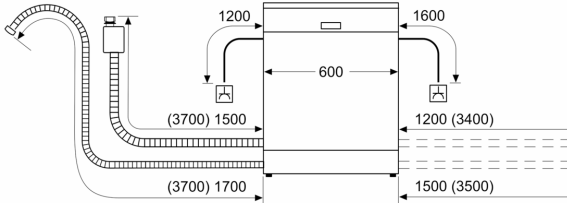

Technical Data

Energy Efficiency Class:D
 Energy Consumption for 100 cycles Eco Programme: 85 kWh
 Maximum number of place settings: 14
 The water consumption of the eco programme in liters per cycle: 9.0 l
 Programme duration: 4:30 h
 Airborne acoustical noise emissions :46 dB(A) re 1 pW
 Airborne acoustical noise emission class:C
 Built-in / Free-standing: Built-in
 Height of removable worktop: 0 mm
 Dimensions of the product (HxWxD):865 x 598 x 550 mm
 Min. required niche size for installation (HxWxD):865-925 x 600 x 550 mm
 Depth with open door 90 degree: 1200 mm
 Adjustable feet: Yes - all from front
 Maximum adjustability feet: 60 mm
 Adjustable plinth: Both horizontal and vertical
 Net weight:35.2 kg
 Gross weight: 37.3 kg
 Connection rating: 2400 W
 Fuse protection:10 A
 Voltage: 220-240 V
 Frequency: 50; 60 Hz
 Length electrical supply cord: 175.0 cm
 Plug type: GB plug
 Length inlet hose: 165 cm
 Length outlet hose: 190 cm
 EAN code: 4242005470365
 Installation typology: Integrated

Flexible design elements

- Vario Flex baskets
- Vario Drawer - loading of cutlery on 3rd level
- 3 stage Rackmatic height-adjustable top basket
- Low friction wheels on bottom basket
- Rack Stopper to prevent derailing of bottom basket
- 2 foldable plate racks in top basket
- 4 foldable plate racks in bottom basket
- Upper rack cup shelf

Series 4, Fully-integrated dishwasher, 60 cm, , Variable hinge SBH4HVX00G

measurements in mm

socket
() values with extension kit

measurements in mm