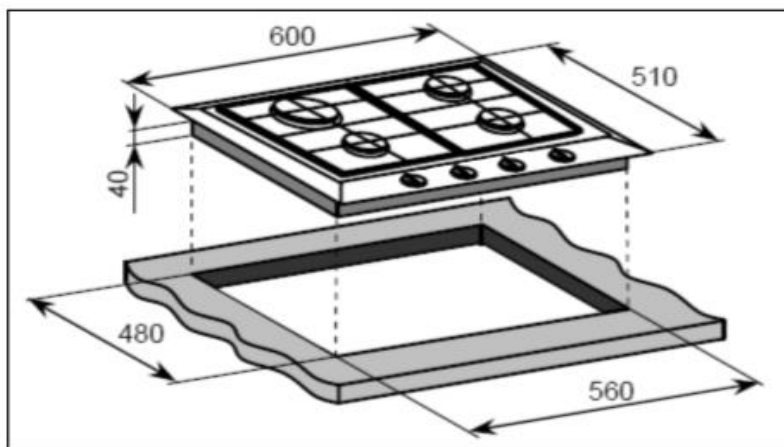

## Appliance Data Sheet

<b>Product Type</b>	<b>Gas Hob</b>
<b>Product Code</b>	<b>UBGOG60BK</b>
	<b>Product Description</b>
	60cm Gas on Glass hob

### Features / Specification

Barcode	8422248610544
Colour	Black Glass
No of Burners	4
Pan Stand Material	Cast Iron
Flame Failure Device	Yes
Indicator Light	No
Auto Ignition	Yes
LPG Kit Supplied	Yes
Toughened Safety Glass	N/A

### Dimensions & Technical Information

Product Dimensions width x depth x height	600 x 510 x 40mm
Packed Dimensions width x depth x height	665 x 560 x 155mm
Product Weight (kg)	Net 11.41 Gross 12.53
Cut Out Dimension	560 x 480mm