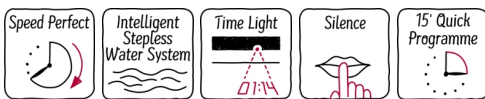

The extremely quiet and durable built-in washing machine with 8 kg load capacity, special short cycles, stain removal programmes and TimeLight.

- ✓ Speed Perfect – Optimal washing results in up to 65% less time.
- ✓ Intelligent Stepless Water System – Smart sensors reduce use of water.
- ✓ Time Light – the remaining programme time is projected onto the floor.
- ✓ Silence – the programme that runs especially quietly. Ideal for easy-care laundry.
- ✓ Super Quick 15': Washes, rinses, and spins in just 15 minutes.

Features

Technical Data

Energy Efficiency Class : C
Weighted energy consumption in kWh per 100 washing cycles of eco 40-60 programme : 62 kWh
Maximum capacity in kg : 8.0 kg
The water consumption of the eco programme in liters per cycle : 45 l
Duration of eco 40-60 programme in hours and mins at rated capacity : 3:26 h
Spin-drying efficiency class of eco 40-60 programme : B
Airborne acoustical noise emission class : A
Airborne acoustical noise emissions : 66 dB(A) re 1 pW
Construction type : Built-in
Height of removable worktop : -2 mm
Dimensions of the product : 818 x 596 x 544 mm
Net weight : 76.1 kg
Connection rating : 2300 W
Fuse protection : 10 A
Voltage : 220-240 V
Frequency : 50 Hz
Approval certificates : CE, E17D UKCA marking, VDE
Length of electrical supply cord : 210 cm
Door hinge : Left
Wheels : No
EAN code : 4242004267690
Installation type : Full-integrated

Optional accessories

WMZ2381	Extension for cold water inlet /Aquastop
Z7060X1	Height-adjustable feet
Z7080X0	Accessory