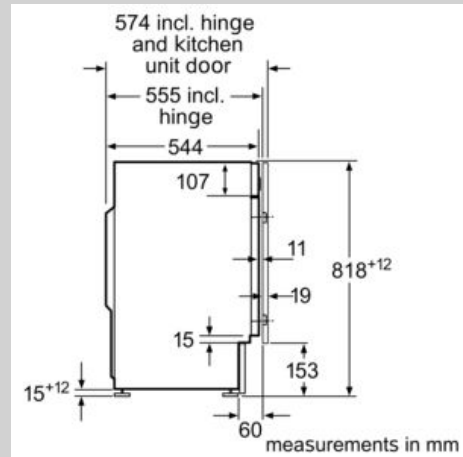

#### Technical Information

- adjustable base height: 15 cm
- adjustable base depth: 6.5 cm
- Dimensions (H X W X D): 81.8 x 59.6 x 57.4 cm
- Height adjustment with Cardan drive

<sup>1</sup> Scale of Energy Efficiency Classes from A to G

<sup>\*\*</sup> Values are rounded.

\* Please find warranty terms under the additional warranties section of our website.

Built-in washing machine, 8 kg, 1400 rpm  
W544BX2GB

Dimensioned drawings

Z detail