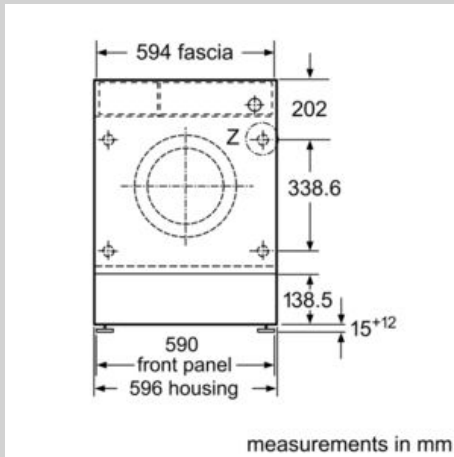

##### Technical Data

Energy Efficiency Class : C  
 Weighted energy consumption in kWh per 100 washing cycles of eco 40-60 programme : 62 kWh  
 Maximum capacity in kg : 8.0 kg  
 The water consumption of the eco programme in liters per cycle : 45 l  
 Duration of eco 40-60 programme in hours and mins at rated capacity : 3:26 h  
 Spin-drying efficiency class of eco 40-60 programme : B  
 Airborne acoustical noise emission class : A  
 Airborne acoustical noise emissions : 66 dB(A) re 1 pW  
 Construction type : Built-in  
 Height of removable worktop : -2 mm  
 Dimensions of the product : 818 x 596 x 544 mm  
 Net weight : 76.1 kg  
 Connection rating : 2300 W  
 Fuse protection : 10 A  
 Voltage : 220-240 V  
 Frequency : 50 Hz  
 Approval certificates : CE, E17D UKCA marking, VDE  
 Length of electrical supply cord : 210 cm  
 Door hinge : Left  
 Wheels : No  
 EAN code : 4242004267690  
 Installation type : Full-integrated

#### Technical Information

- adjustable base height: 15 cm
- adjustable base depth: 6.5 cm
- Dimensions (H X W X D): 81.8 x 59.6 x 57.4 cm
- Height adjustment with Cardan drive

<sup>1</sup> Scale of Energy Efficiency Classes from A to G

<sup>\*\*</sup> Values are rounded.

\* Please find warranty terms under the additional warranties section of our website.

Built-in washing machine, 8 kg, 1400 rpm  
W544BX2GB

Dimensioned drawings

Z detail